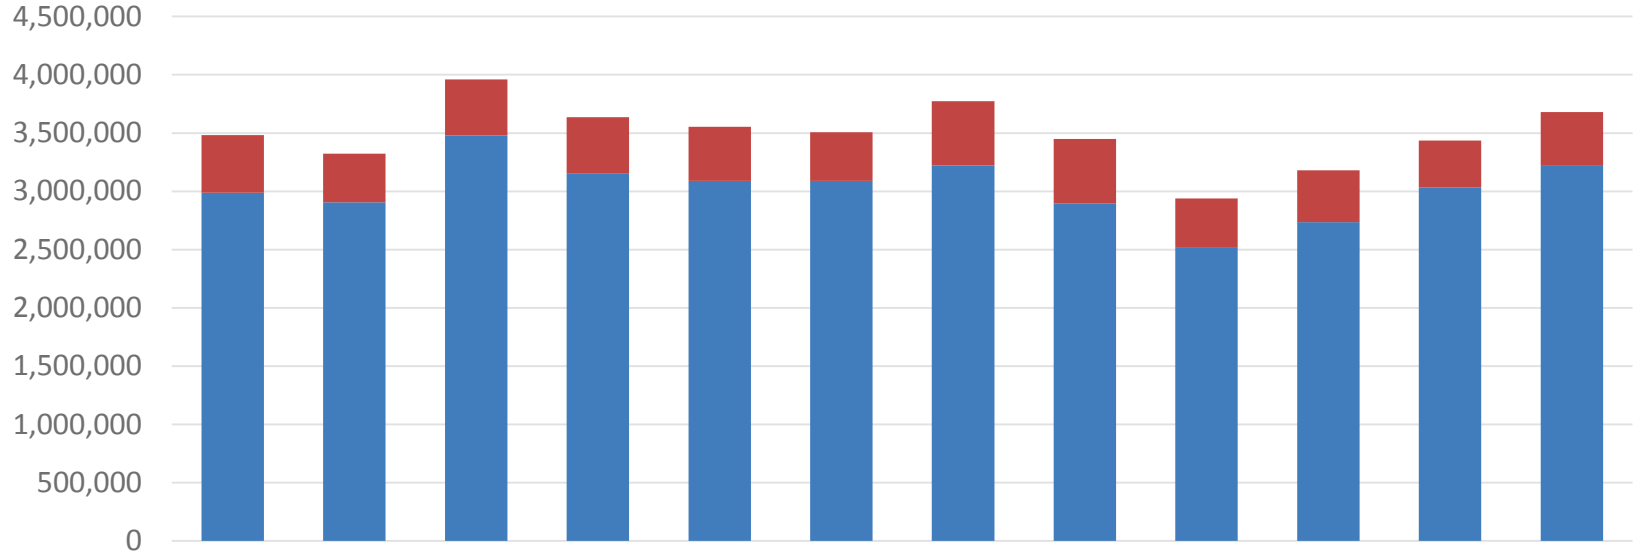

# PASSENGER TRAFFIC SEASONALITY - 2016

	Jan	Feb	Mar	Apr	May	Jun	Jul	Aug	Sep	Oct	Nov	Dec
■ International	494,085	415,814	479,344	481,373	465,907	419,372	553,313	554,302	418,491	446,191	403,311	461,207
■ Domestic	2,988,594	2,906,381	3,480,438	3,155,587	3,088,318	3,088,919	3,220,735	2,894,801	2,521,027	2,734,924	3,032,122	3,218,843

ORLANDO  
HERE